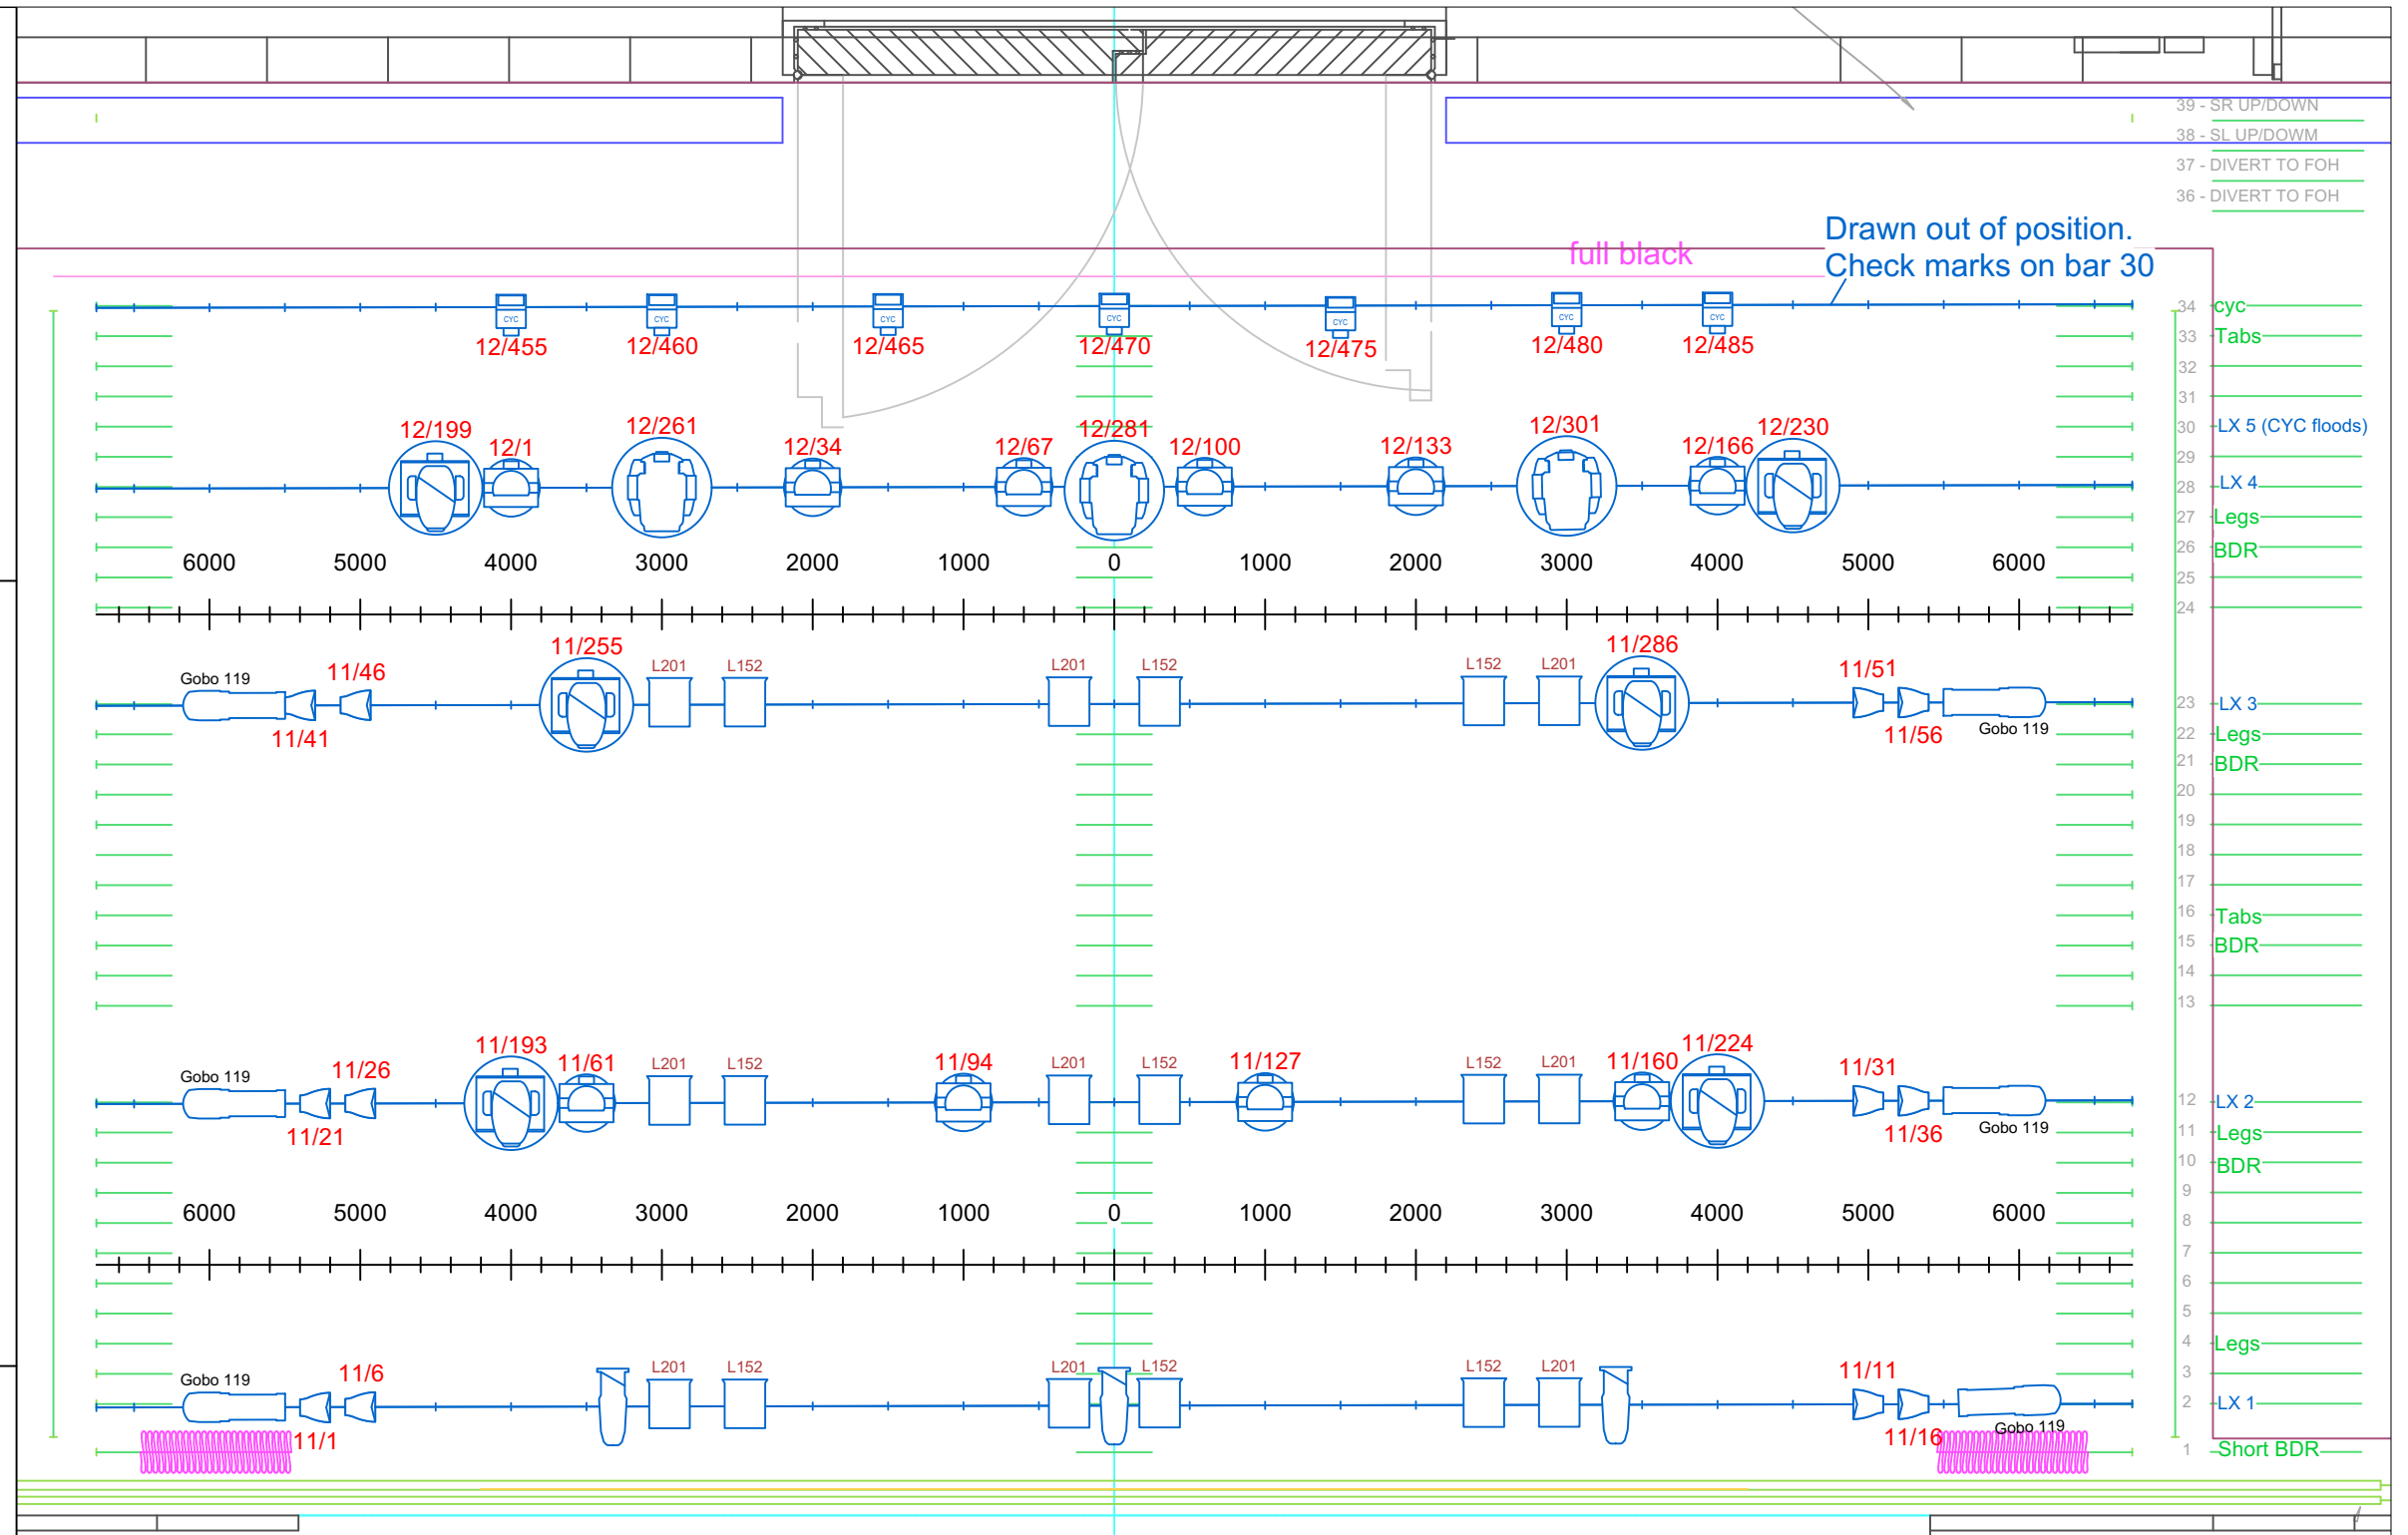

Symbol Key

Generics

-  Strand Cantata F 18
-  Selecon SPX 15-35deg 6
-  Strand SL 15/32 Zoom 3

intelligent fixtures

-  Chauvet Rogue R2 Wash 10
-  ETC ColorSource PAR Wide Oval 12
-  ETC ColorSource CYC 7
-  Martin MAC 700 Profile 6
-  Martin MAC TW1 3

Color	Size	Count
● L152	185mm	9
● L201	185mm	9

Gobo R119

Unit	manufacturer	model	mode	NON dims
LED battery uplighters R2	chauvet	freedom flex H4 IP	12ch	
LED cyc flood	chauvet	rogue R2 wash	33ch	
LED ETC par (quays)	ETC Fixtures	colorsource Cyc	5ch	
LED ETC par (studio)	ETC Fixtures	colorsource PAR DB	5ch	
lustrs (lyric)	ETC Fixtures	colorsource PAR	5ch	
lustrs (Quays /studio)	ETC Fixtures	S4 LED S2 Tungs	HSIC StrFan+7	
700s	Martin	S4 LED S2 Lustr	HSIC StrFan+7	
TW1s	Martin	Mac 700 profile	extended	
sunnstrip	showtec	TW1 80V	extended	
unique hazer	look solutions	sunstrip active	10ch or 10ch MC	
VL	varilite	unique 2 or 2.1	unique 2 or 2.1	
		VL1000	TSD+external dimmer)	

Show	<h1>Quays Dance and Drama</h1>	
Date	<h2>13/07/2022</h2>	
1:50	 THE LOWRY	
	Quays Dance and Drama.vwx	