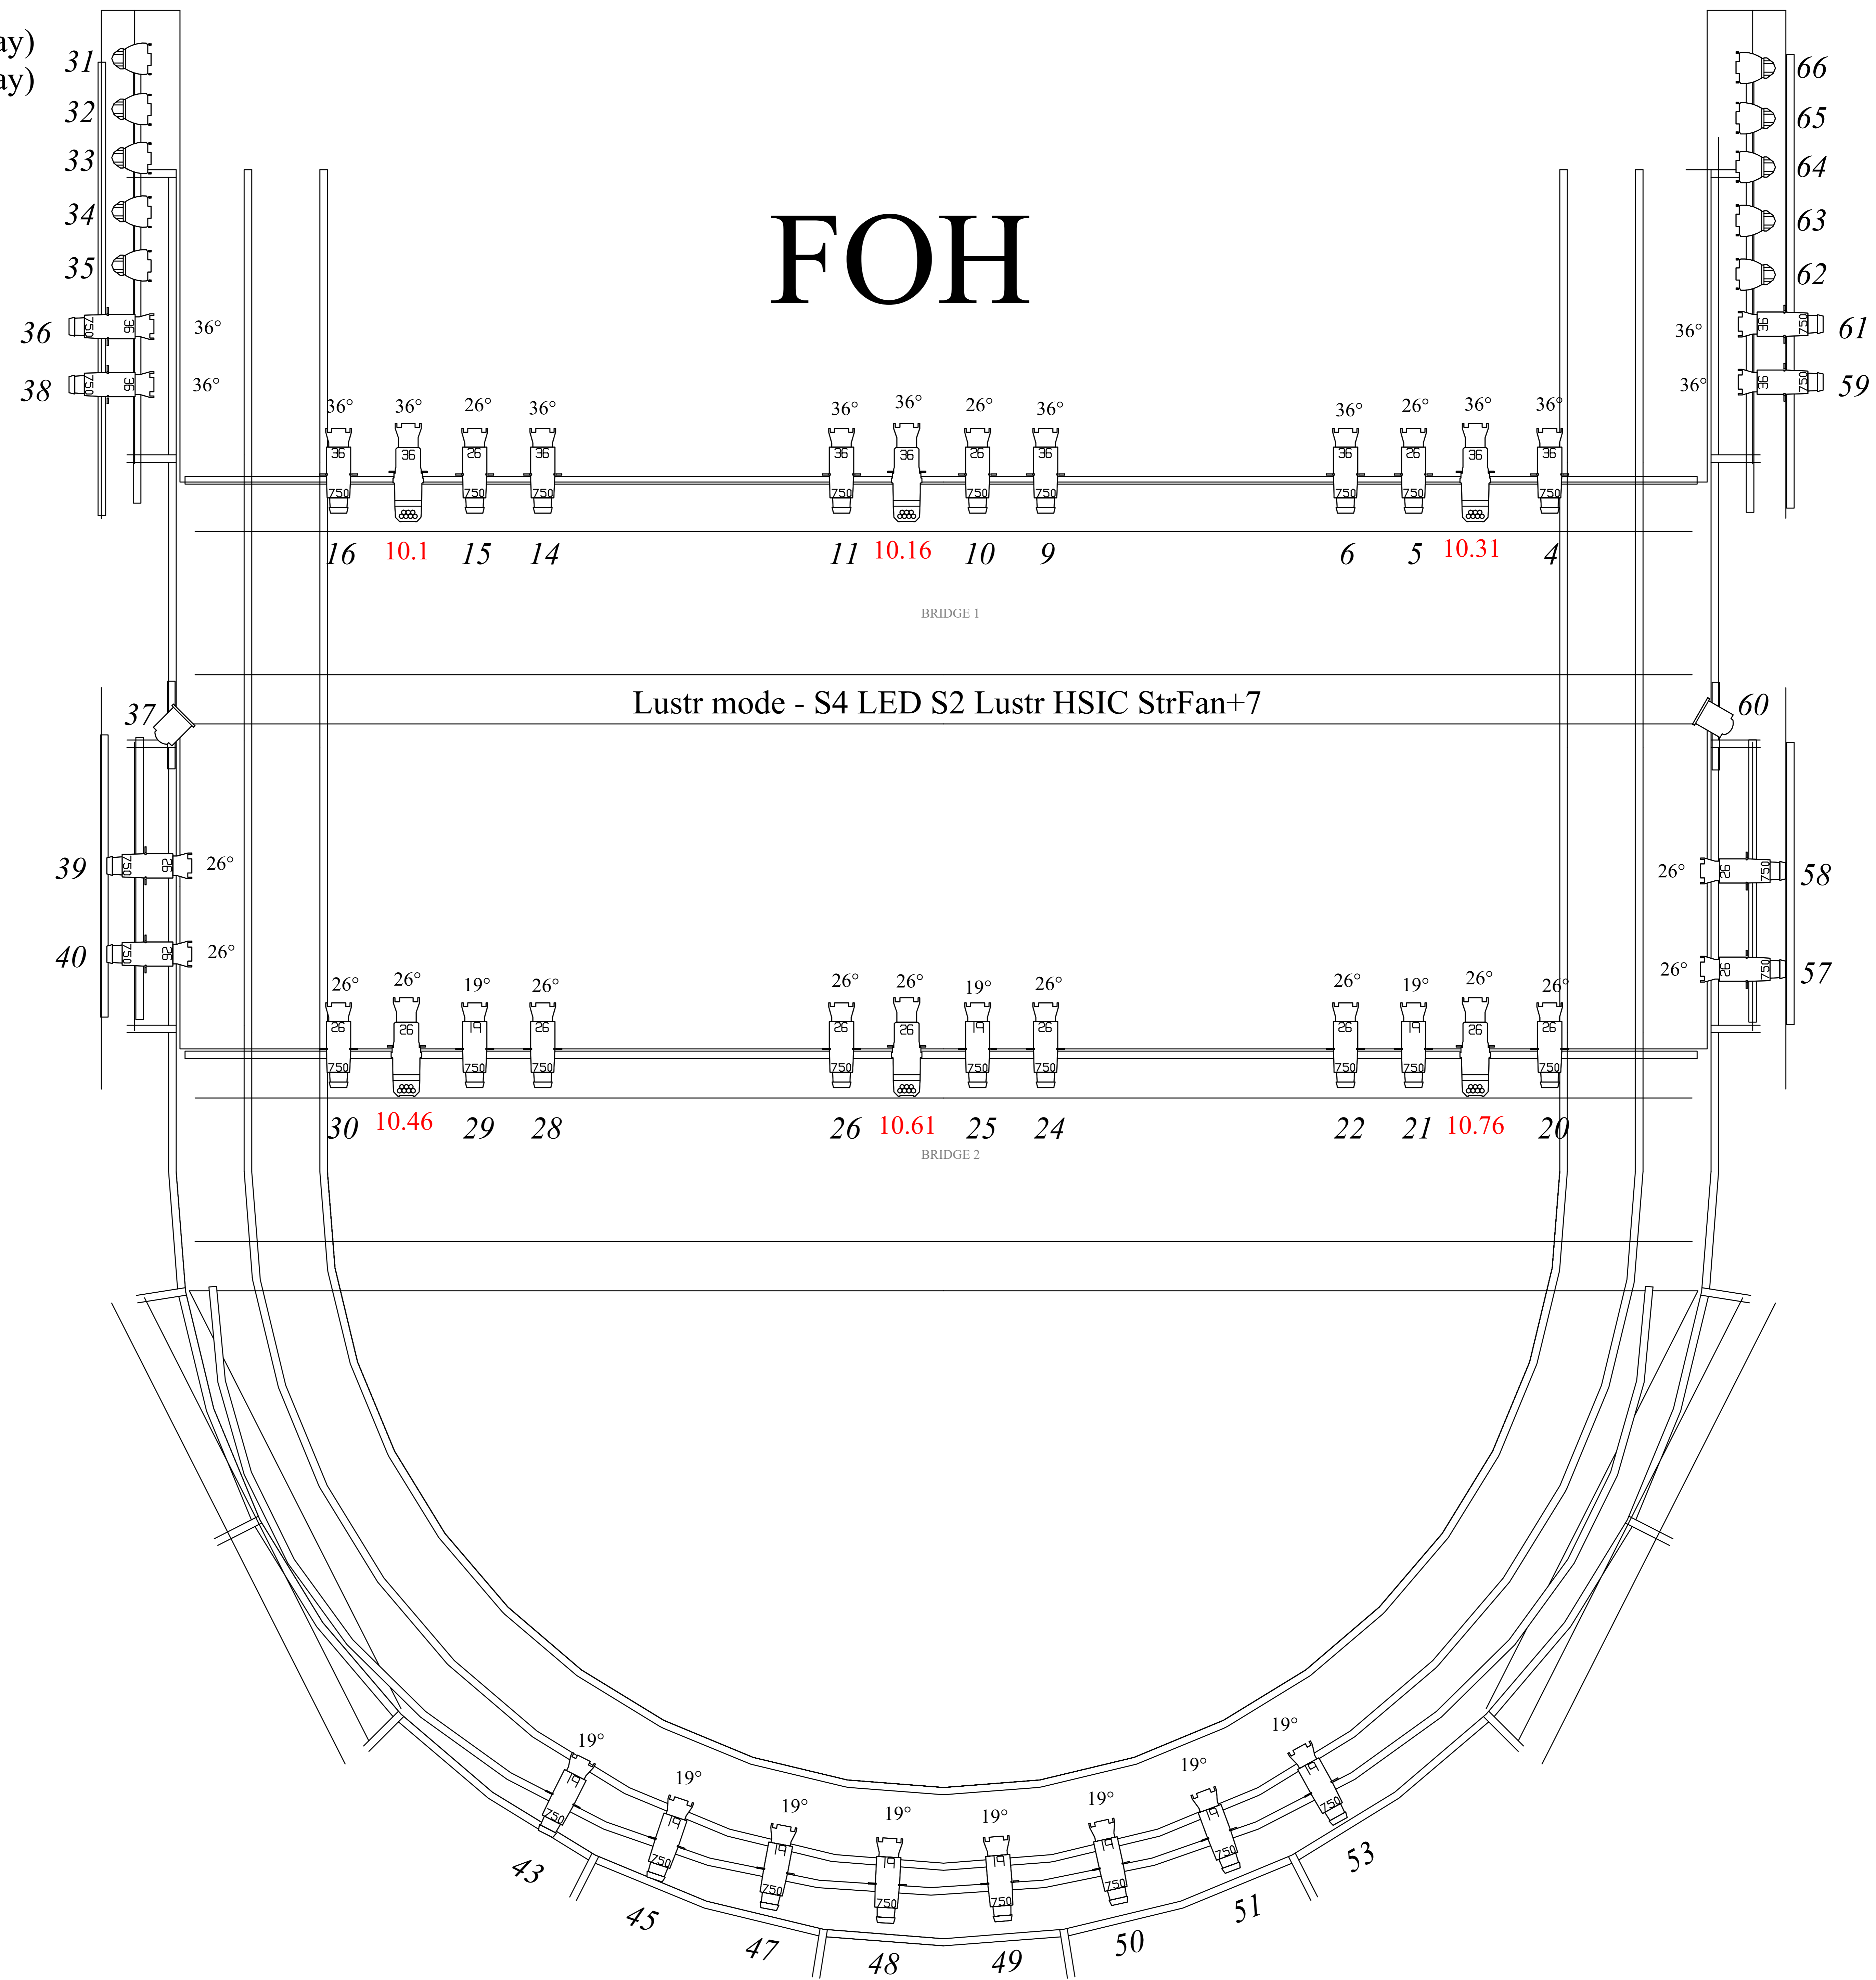

- Universe 1 dimmers and house lights
- Universe 2 Howard Eaton patch (check patch bay)
- Universe 3 Howard Eaton patch (check patch bay)
- Universe 4
- Universe 5
- Universe 6 box for LED uplighters
- Universe 7
- Universe 8
- Universe 9
- Universe 10 FOH intelligent fixtures
- Universe 11 LX 1 thur 3 intelligent fixtures
- Universe 12 LX 4 intelligent fixtures

Key	
S4 19	 19°
S4 26	 26°
S4 36	 36°
S4 lustr 2 26	 26°
S4 lustr 2 36	 36°
S4 par	
CCT Freble (tab warmers)	