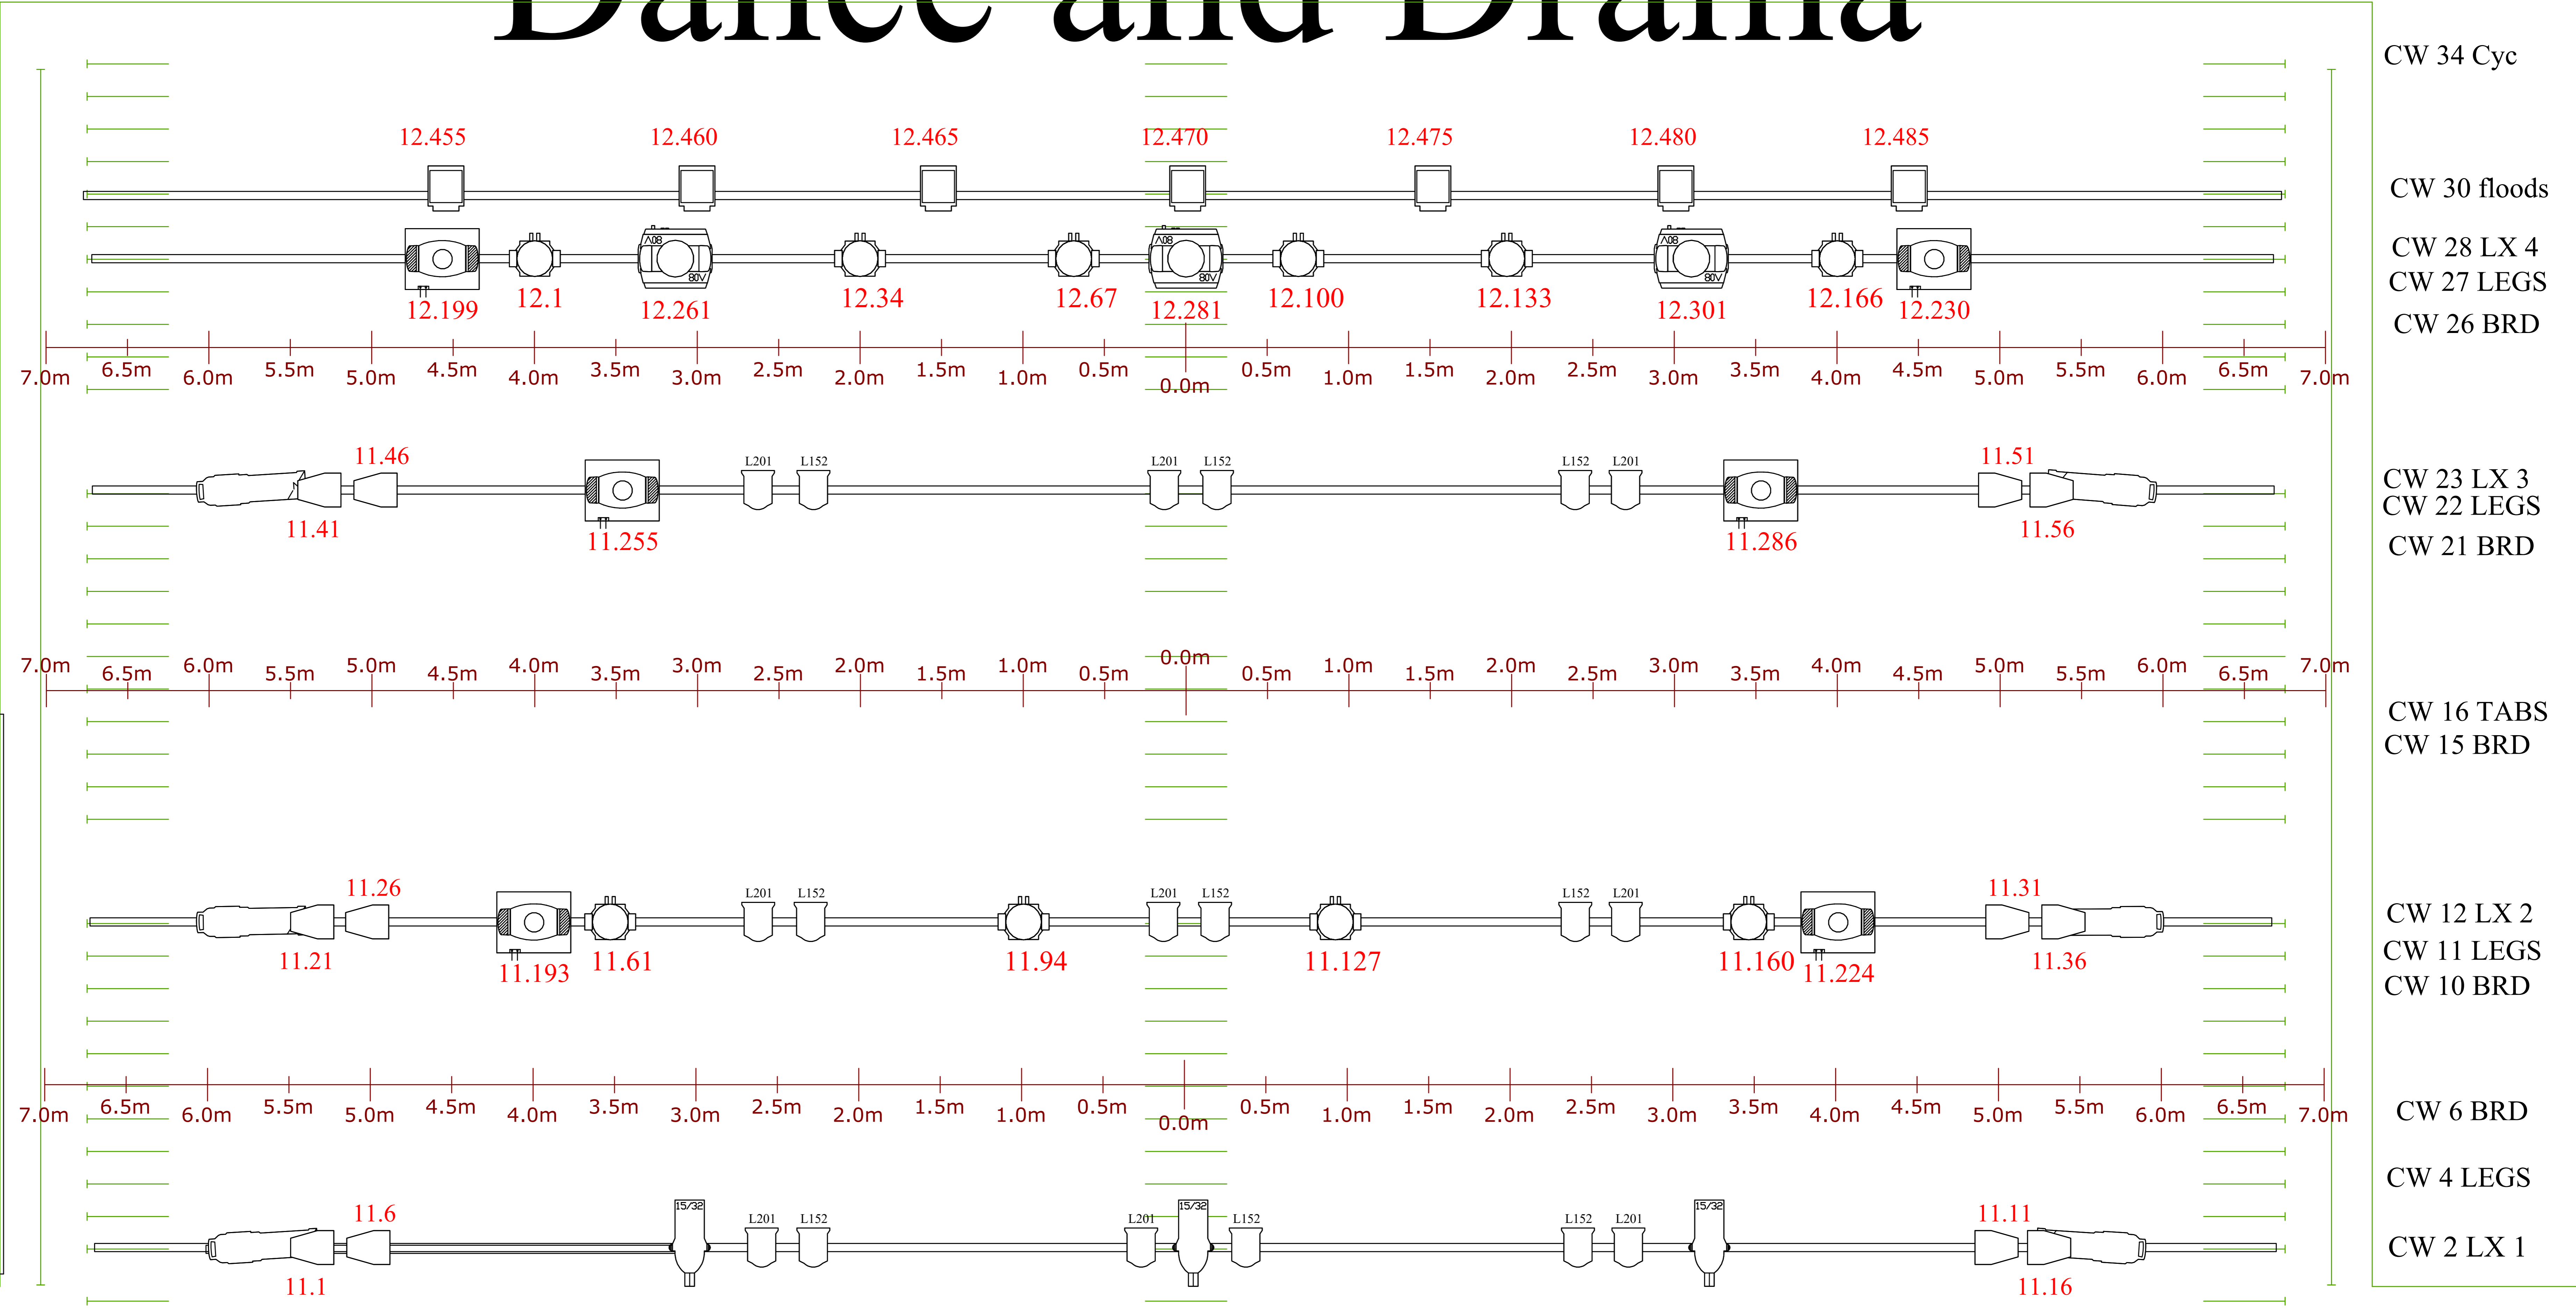

Dance and Drama

Key

- SL 15/32  3
- SPX 15/35  6
- mac 700 profile  6
- Cantata F 1.2KW  18
- Cheuvet r1 wash  10
- TW1 80v  3
- S4 Coloursource Par DB  12
- coloursource Cyc (Rigged as required)  7

Please note Non dim numbers here

- Universe 1 dimmers and house lights
- Universe 2 Howard Eaton patch (check patch bay)
- Universe 3 Howard Eaton patch (check patch bay)
- Universe 4 Howard Eaton patch (check patch bay)
- Universe 5
- Universe 6 box for LED uplighters
- Universe 7
- Universe 8
- Universe 9
- Universe 10 FOH intelligent fixtures
- Universe 11 LX 1 thur 3 intelligent fixtures
- Universe 12 LX 4 intelligent fixtures and CYC