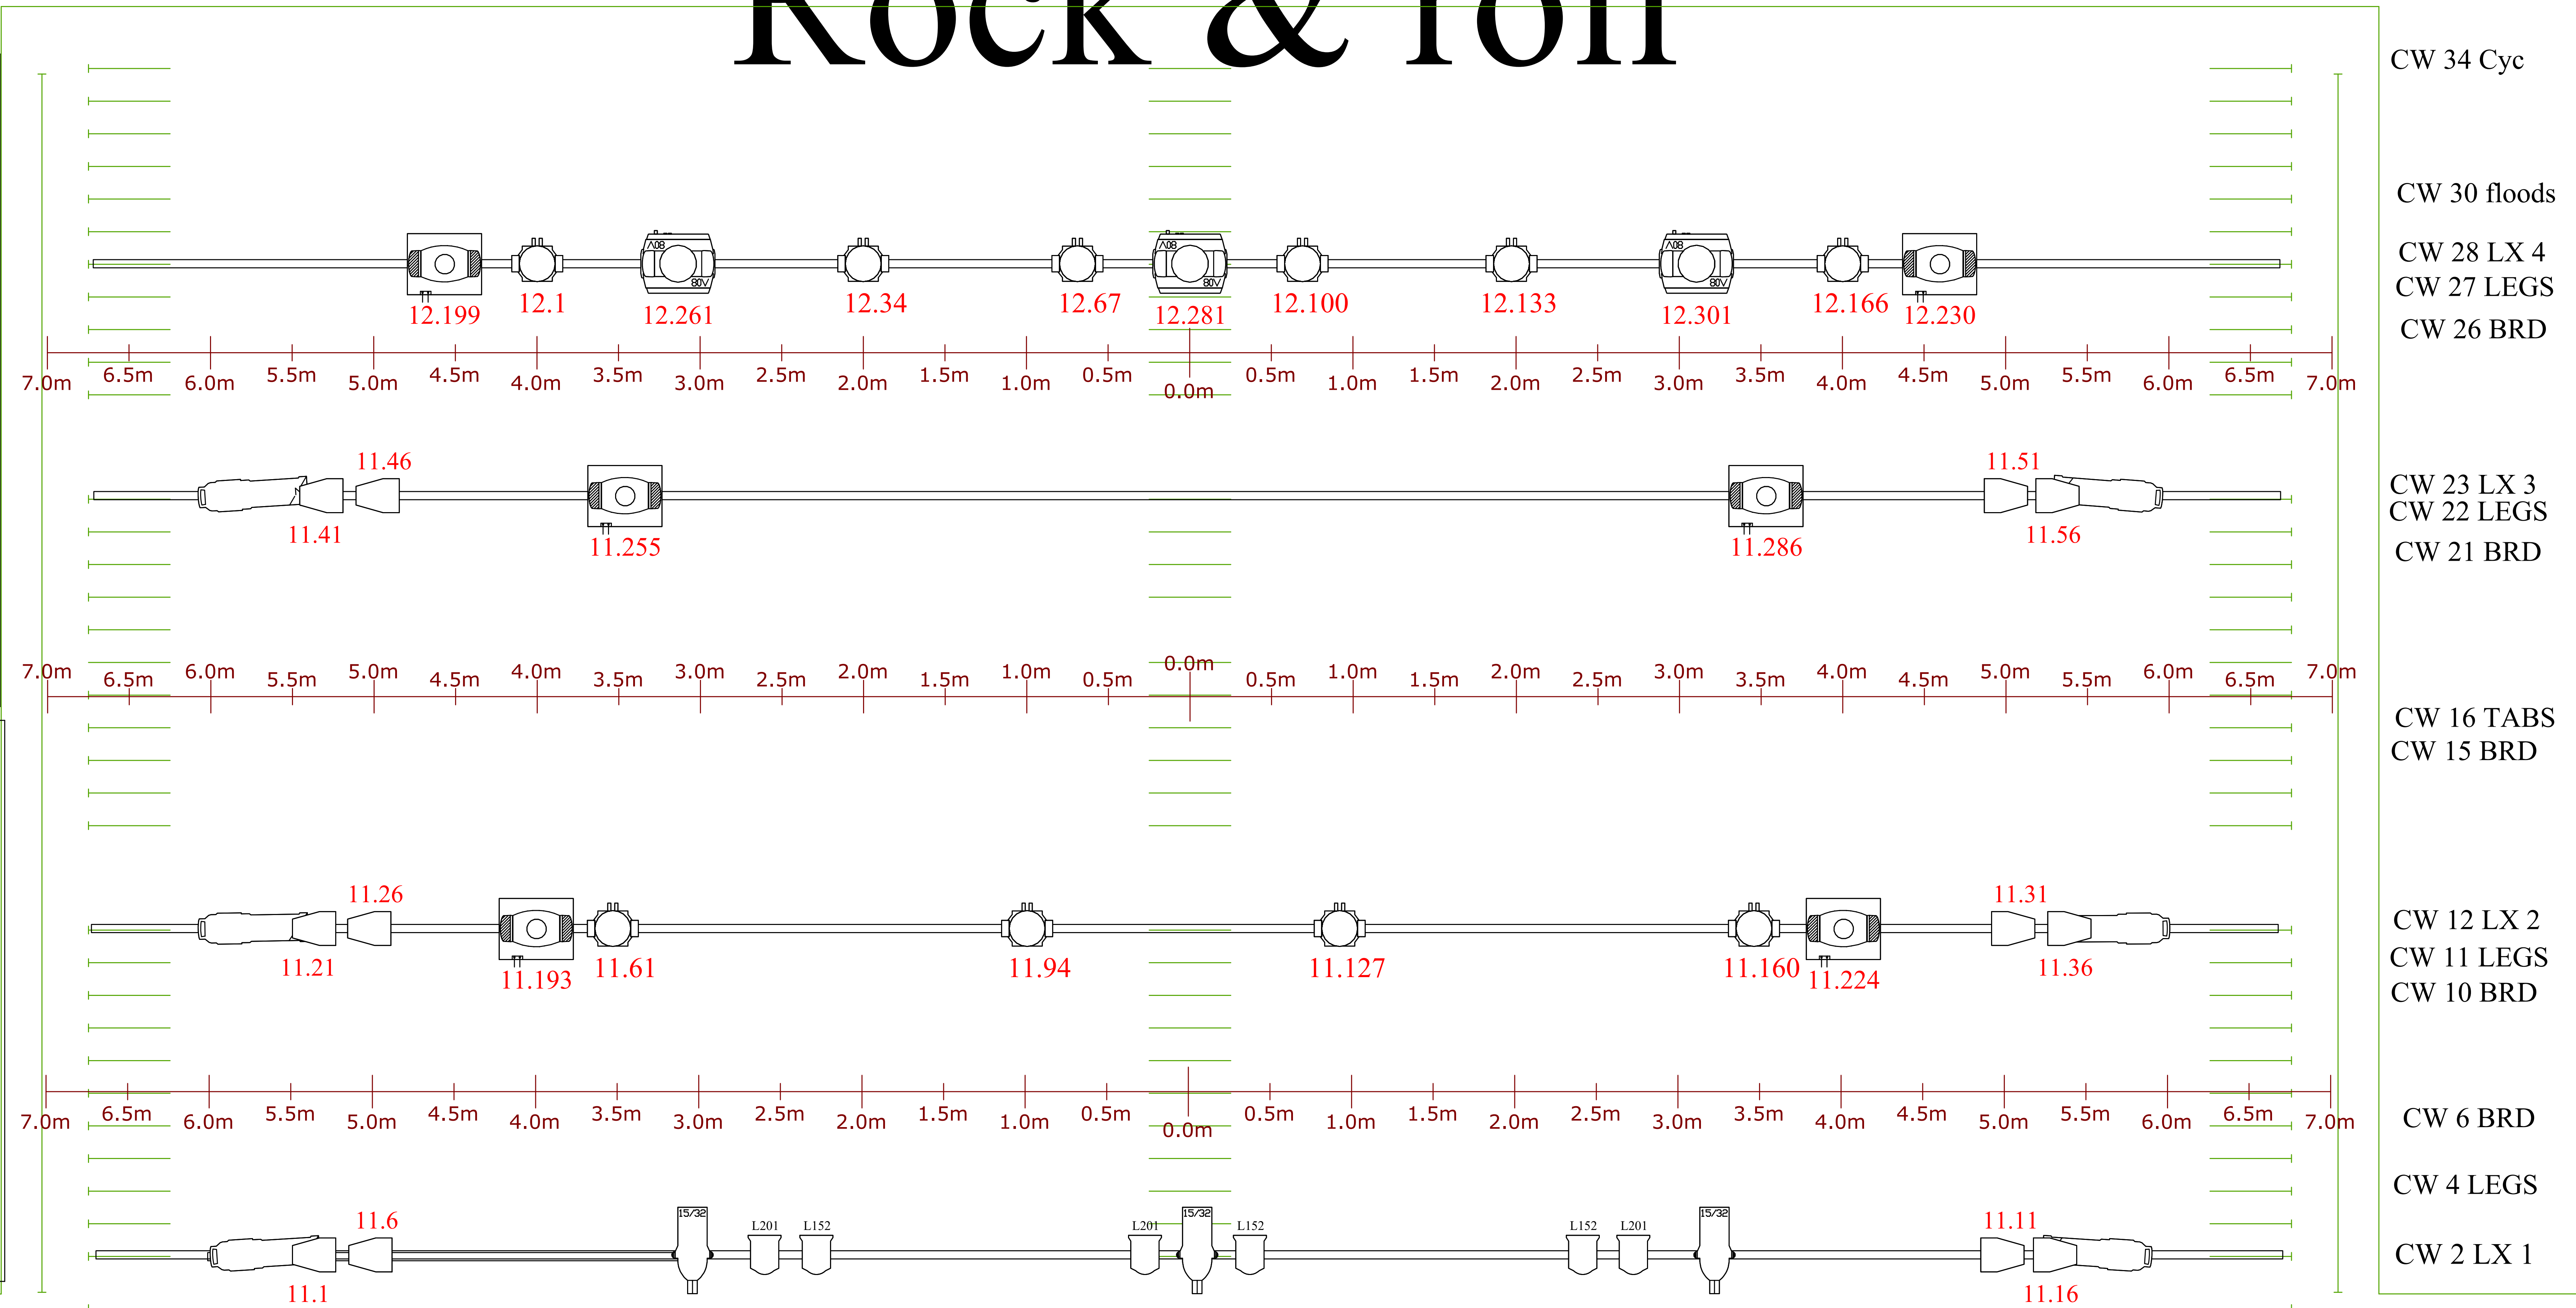

Rock & roll

Key		
SL 15/32		3
SPX 15/35		6
mac 700 profile		6
Cantata F 1.2KW		18
Cheuvet r1 wash		10
TW1 80v		3
S4 Coloursource Par DB		12
coloursource Cyc (Rigged as required)		7

Please note Non dim numbers here

- Universe 1 dimmers and house lights
- Universe 2 Howard Eaton patch (check patch bay)
- Universe 3 Howard Eaton patch (check patch bay)
- Universe 4 Howard Eaton patch (check patch bay)
- Universe 5
- Universe 6 box for LED uplighters
- Universe 7
- Universe 8
- Universe 9
- Universe 10 FOH intelligent fixtures
- Universe 11 LX 1 thur 3 intelligent fixtures
- Universe 12 LX 4 intelligent fixtures