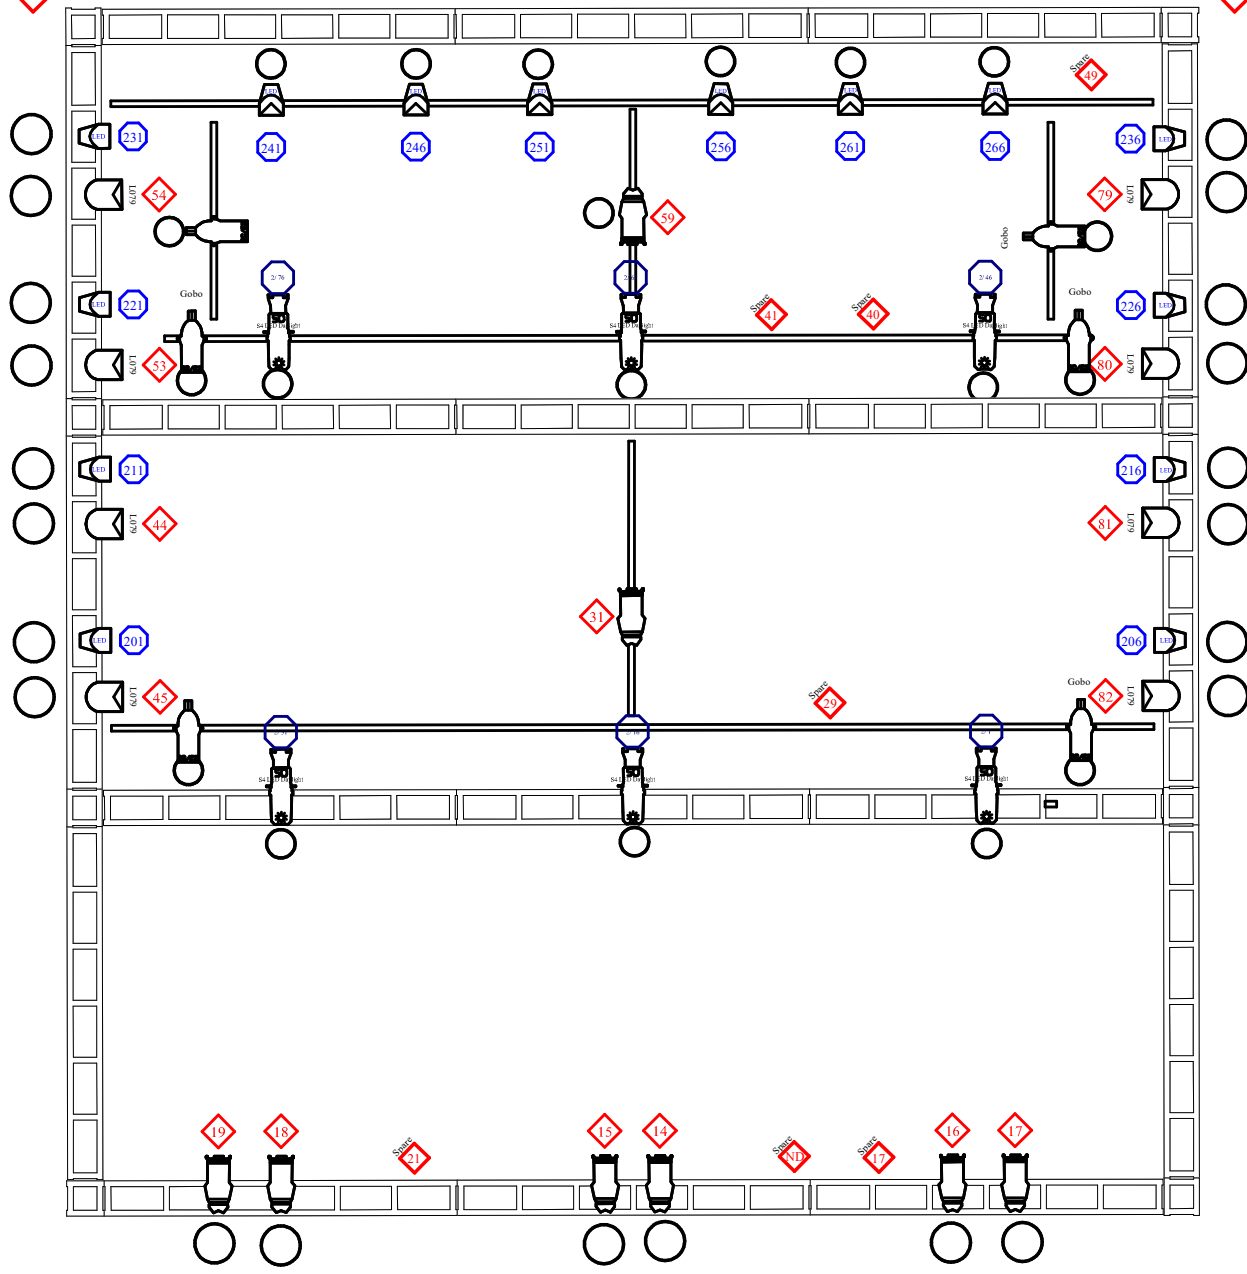

Studio 1 - Standard Fixed Rig LX Plan

15/09/17

73 thru 78
(Wall Socket)

67 thru 72
(Wall Socket)

Shape Key

- Channel (Circle)
- Dimmer (Red Diamond)
- DMX (Blue Octagon)

DMX Shutter 500 (Circle with 500)

Lantern Key

- ETC S4 50deg
- ETC S4 Jr 25/50
- Cantata 18/32 (1.2kw)
- Birdie Houselight
- ETC Coloursource PAR Narrow Oval
- ETC Coloursource PAR Wide Oval
- ETC S4 Lustr 2.50 deg
- Strand SL 23/50

○ Houselights 104 105 106
○ Onstage Track 101 102 103
○ DD and EE 120