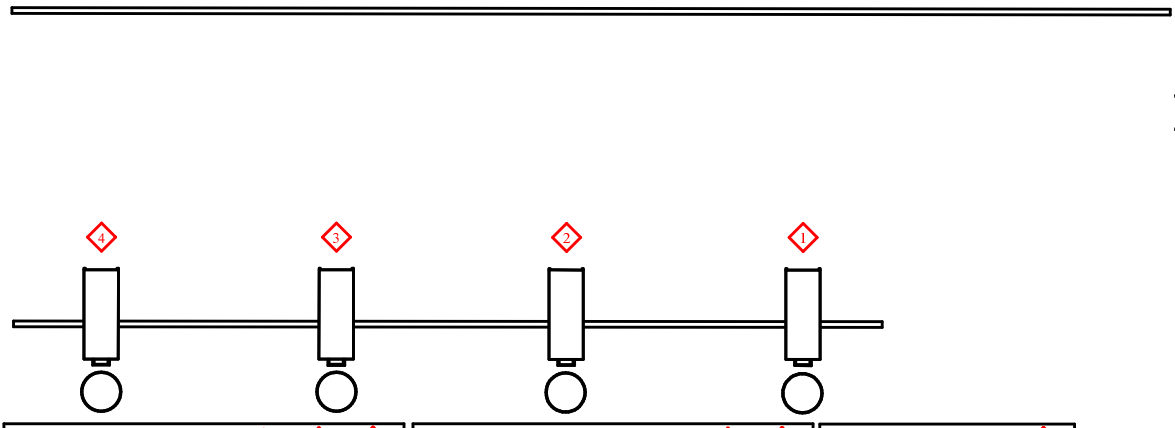

Studio 1 - Standard Fixed Rig LX Plan

15/09/17

73 thru 78
(Wall Socket)

67 thru 72
(Wall Socket)

Shape Key

- Channel (Circle)
- Dimmer (Red Diamond)
- DMX (Blue Octagon)

DMX Shutter 500 (Circle with 500)

Lantern Key

- ETC S4 50deg
- ETC S4 Jr 25/50
- Cantata 18/32 (1.2kw)
- Birdie Houselight
- ETC Coloursource PAR Narrow Oval
- ETC Coloursource PAR Wide Oval
- ETC S4 Lustr 2.50 deg
- Strand SL 23/50

○ Houselights 104 105 106
○ Onstage Track 101 102 103
○ DD and EE 120