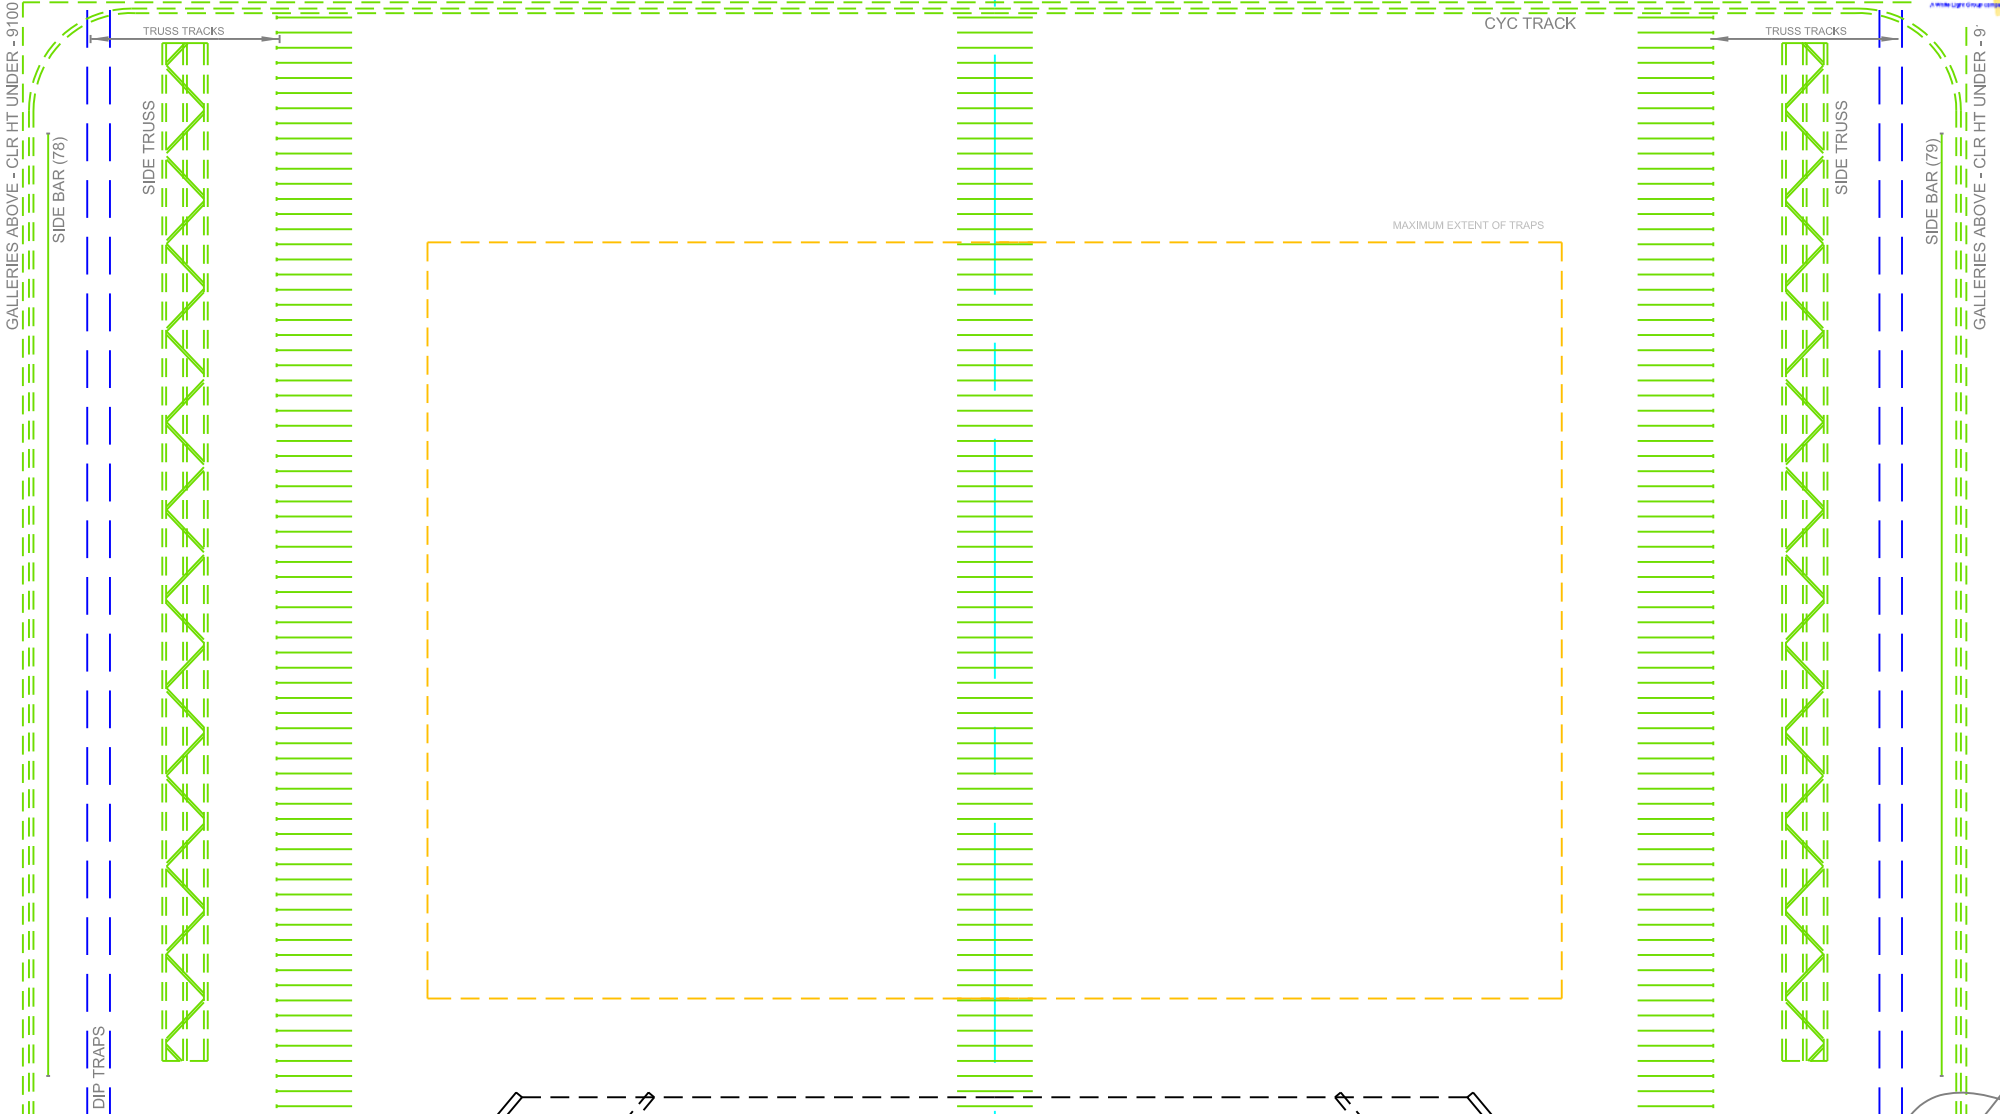

THIS COMPUTER DRAWING IS BASED ON DRAWINGS NOT PREPARED BY MODELBOX. MODELBOX DOES NOT ACCEPT ANY LIABILITY FOR DIRECT OR CONSEQUENTIAL LOSS OR DAMAGE ARISING FROM ERRORS OR INACCURACIES IN THIS COMPUTER DRAWING HOWSOEVER CAUSED AND WHETHER THE RESULT OF NEGLIGENCE OF MODELBOX, ITS SERVANTS OR OR AGENTS. USERS INTENDING TO RELY ON THIS COMPUTER DRAWING SHOULD INDEPENDENTLY CHECK THE ACCURACY THEREOF.

GALLERIES ABOVE - CLR HT UNDER - 10650

SCENERY STACKING BARS

SCENERY STACKING BARS