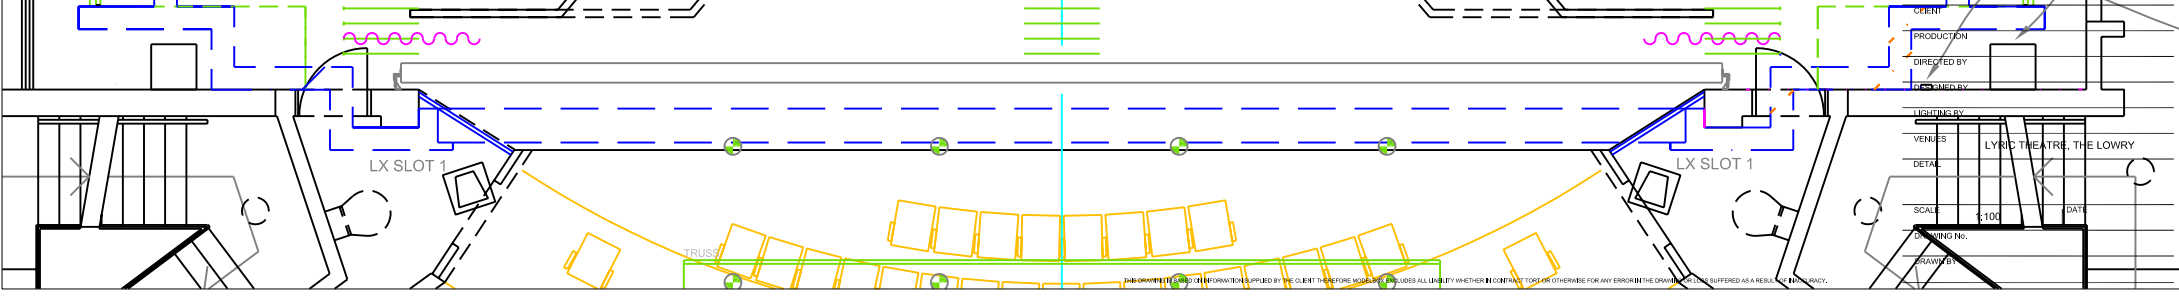

CLIENT	
PRODUCTION	
DIRECTED BY	
DESIGNED BY	
LIGHTING BY	
VENUES	LYRIC THEATRE, THE LOWRY
DETAIL	
SCALE	1:100
DATE	
DRAWING No.	
DRAWN BY